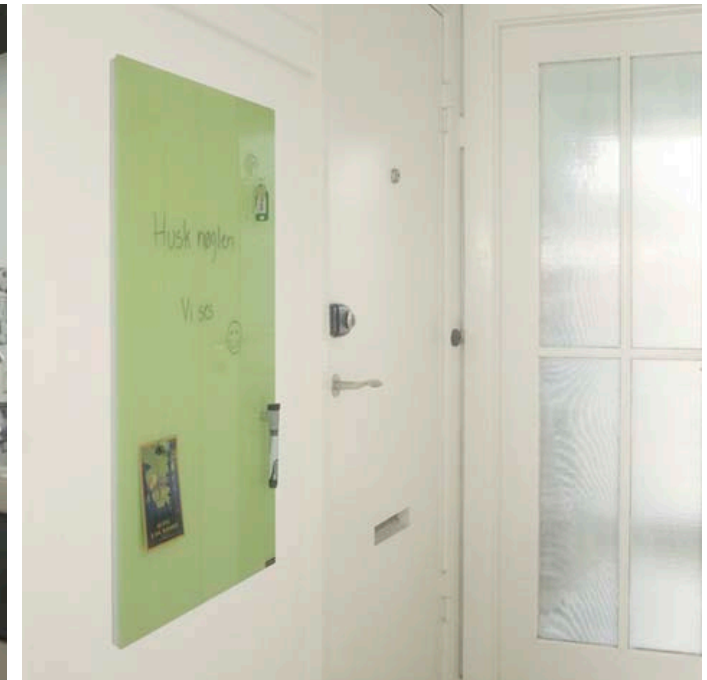

Sizes

Portrait & Landscape

20 x 30cm
40 x 50cm
50 x 80cm
70 x 70cm
70 x 90cm
120 x 90cm
120 x 120cm

Landscape only

120 x 150cm *
120 x 200cm *

* Available in
Portrait to special order