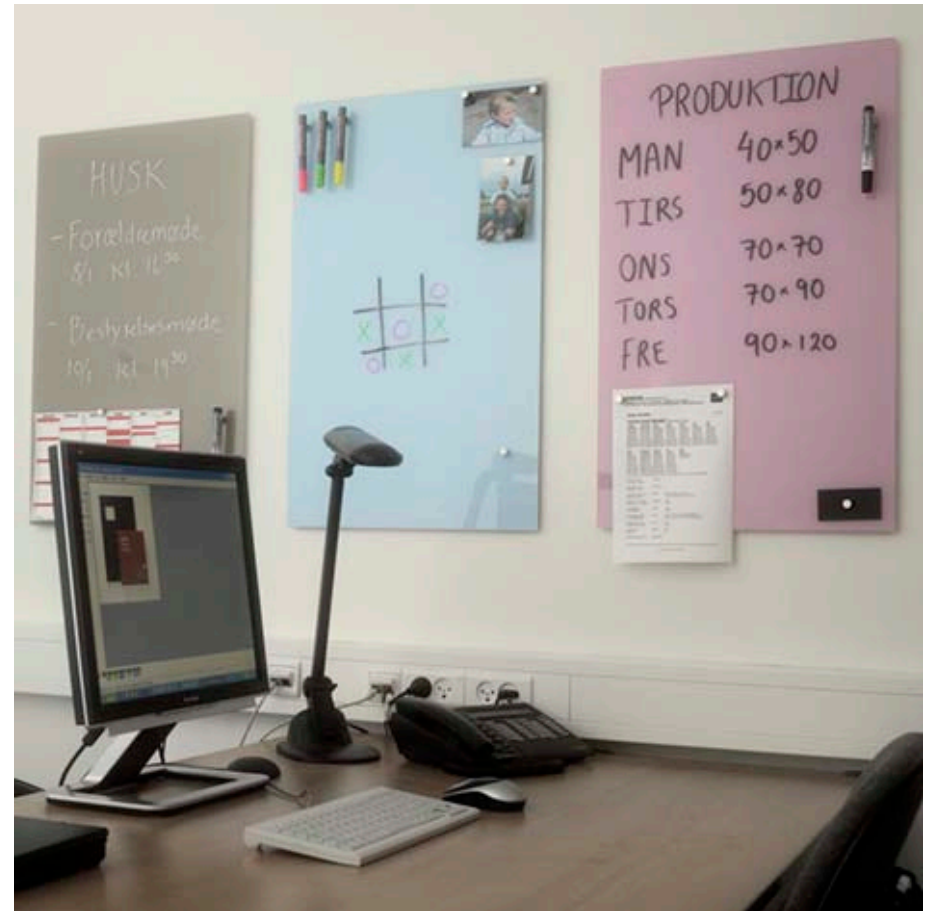

## Light blue offices

3 x 2000mm x 1200mm  
portrait

### Portrait & Landscape

20 x 30cm  
40 x 50cm  
50 x 80cm  
70 x 70cm  
70 x 90cm  
120 x 90cm  
120 x 120cm

### Landscape only

120 x 150cm \*  
120 x 200cm \*

\* Available in  
Portrait to special order

grey | light blue | rose

black | red